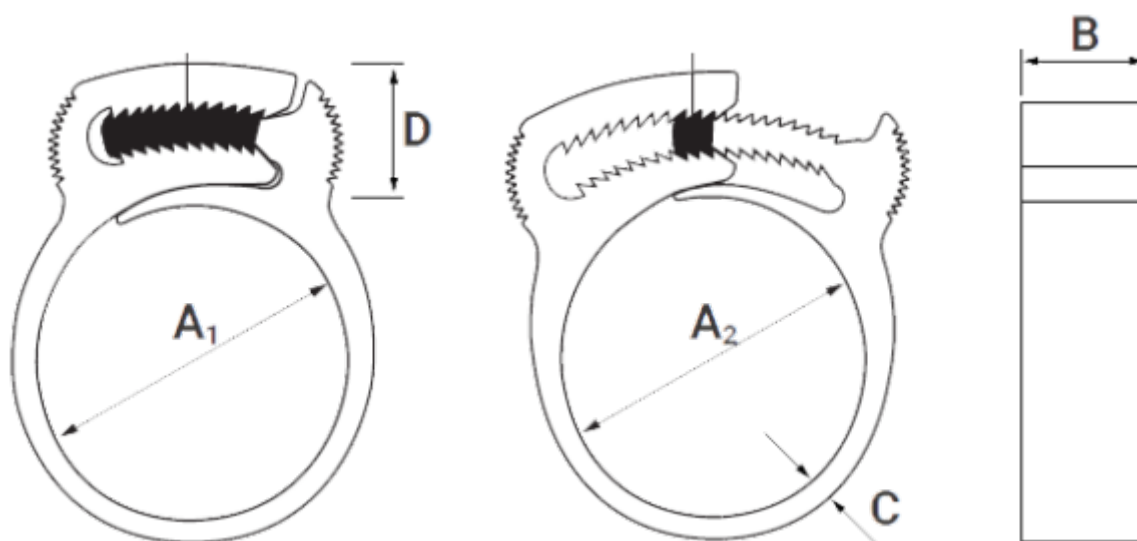

# Data Sheet

Article number: 5623

Description: KLEEclips type V Ø49.2-53.6

## Measures

A1 = 48.5

A2 = 54.8

B = 9.0

C = 2.1

D = 14.4

Size = V

Weight (g) = 817